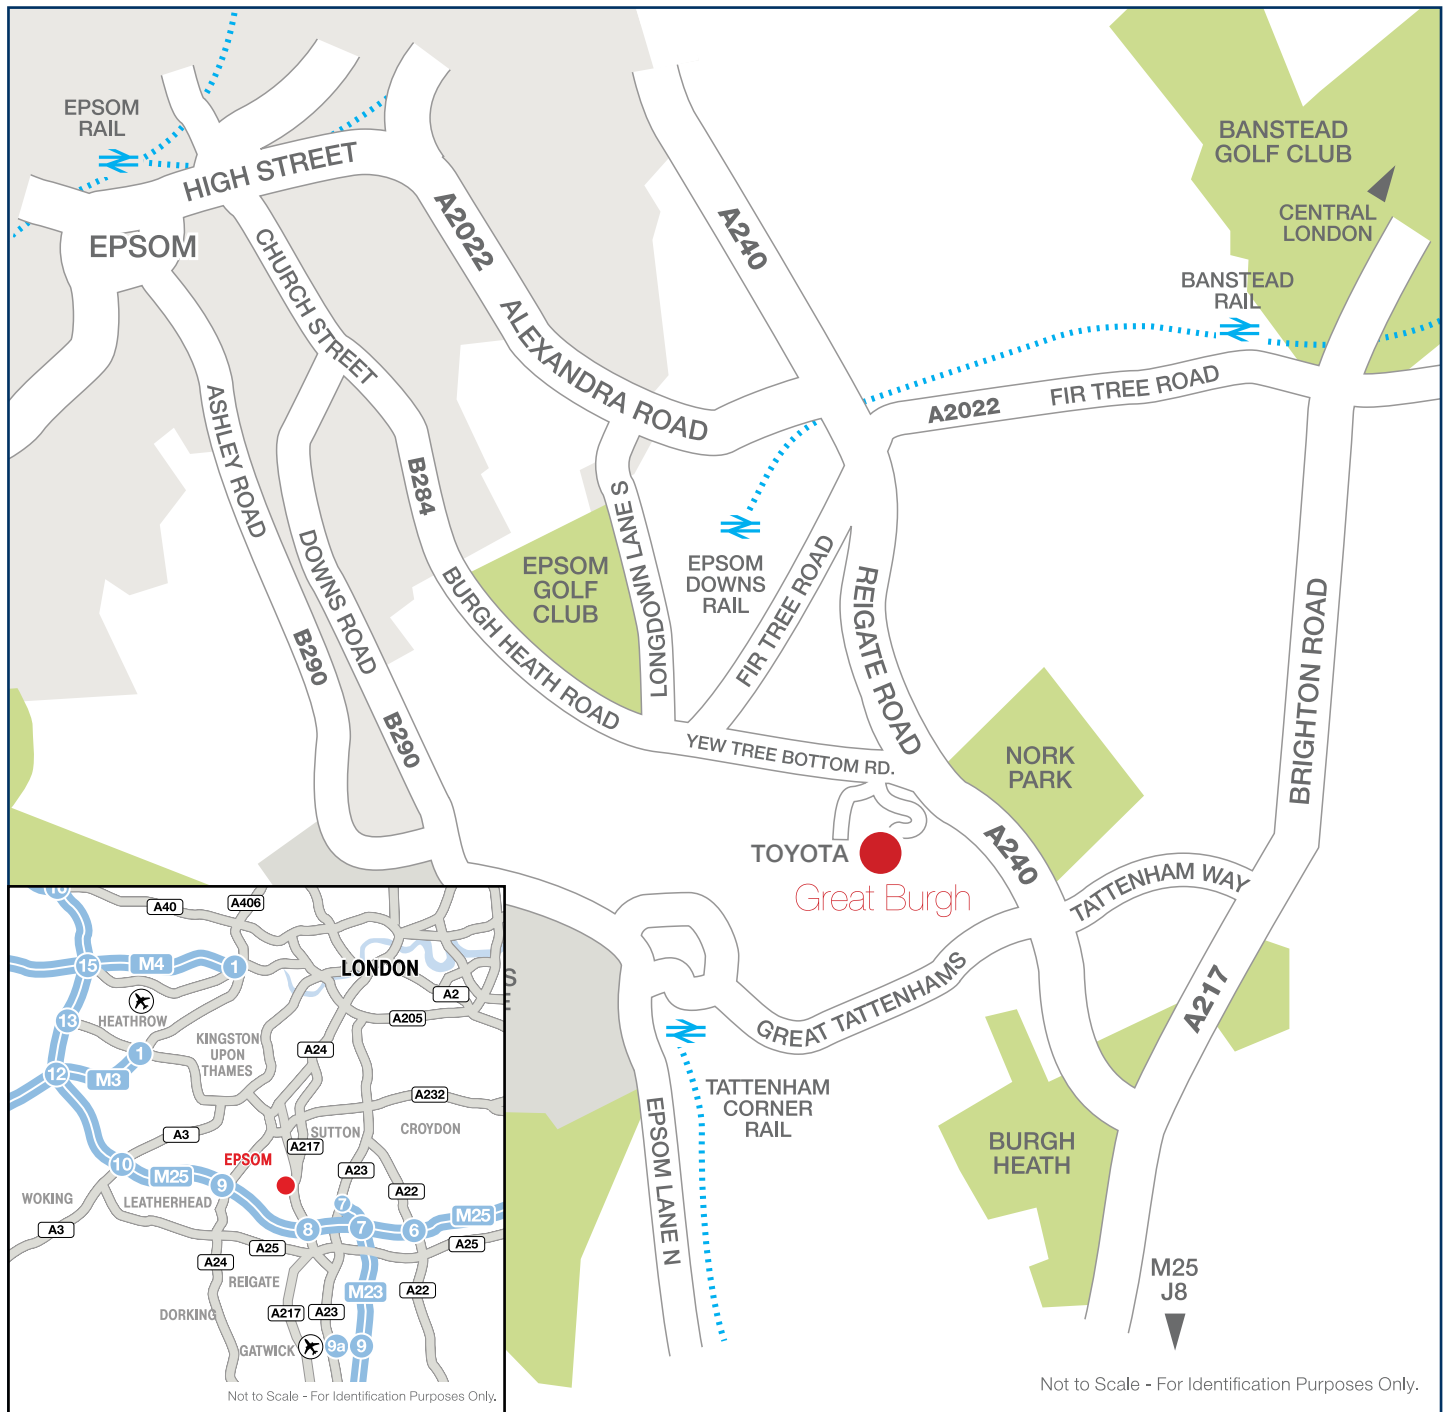

Directions for Leatherhead Food Research

Travelling by Rail:

Epsom Station (3.0 miles) South West Trains and Southern Trains with connections from London Waterloo (36 mins) & London Victoria (42 mins), London Bridge (56 mins) 10 minutes Taxi journey from the rank outside of the station

Epsom Downs (1.2 miles) Southern connections from London Victoria (44 mins)

Tattenham Corner Station (1.2 miles) Southern Trains connections from London Bridge (48 mins)

By Road:

- From the south leave the M25 at Junction 8
- Go north on the A217 towards London
- Follow directions to Epsom and at Burgh Heath take the A240 Reigate Road
- Turn left onto B284 Yew Tree Bottom Road. Great Burgh is first on the left, and then take the road immediately left again before the Toyota office.
- From London take the A3 and A240 Reigate Road

Leatherhead Food Research

Yew Tree Bottom Road
Great Burgh
Epsom
Surrey KT18 5XT

Distances by Road

Gatwick Airport	27 miles
Heathrow Airport	25 miles
Luton Airport	54 miles

Source: AA Route Planner

T: +44 (0)1372 376761 E: help@leatherheadfood.com www.leatherheadfood.com